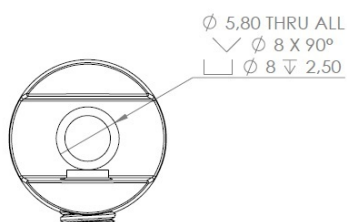

PRODUCT SHEET

Description:

Shelf Support Cylindrical, Polished Brass Look $\varnothing 20\text{mm}$, Glass Thickness 8-10mm

Item number:

22.02.210-8

Units	Box	Carton	HS Code	Barcode
Pcs.	1	500	8302420090	 5704866513302