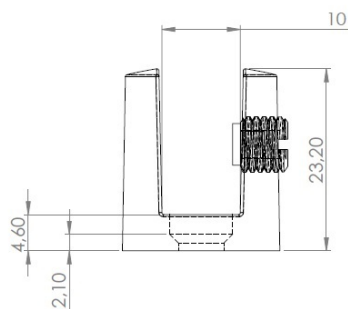

PRODUCT SHEET

Description:

Shelf Support Cylindrical, Polished Brass Look $\varnothing 20\text{mm}$, Glass Thickness 8-10mm

Item number:

22.02.210-8

Units	Box	Carton	HS Code	Barcode
Pcs.	1	500	8302420090	 5704866513302