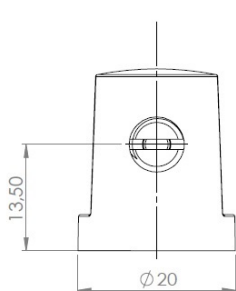

PRODUCT SHEET

Description:

Shelf Support Cylindrical, Polished Brass Look $\varnothing 20\text{mm}$, Glass Thickness 8-10mm

Item number:

22.02.210-8

Units	Box	Carton	HS Code	Barcode
Pcs.	1	500	8302420090	 5704866513302